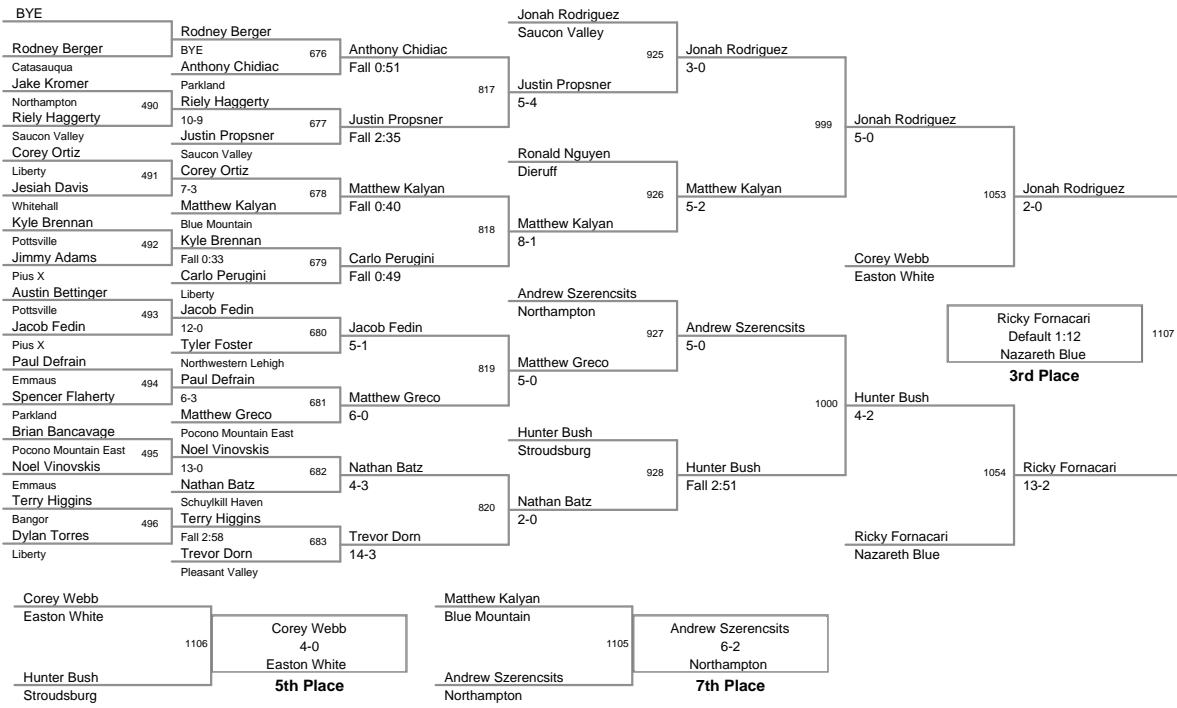

2012 District XI Jr High Championships

117 Lbs