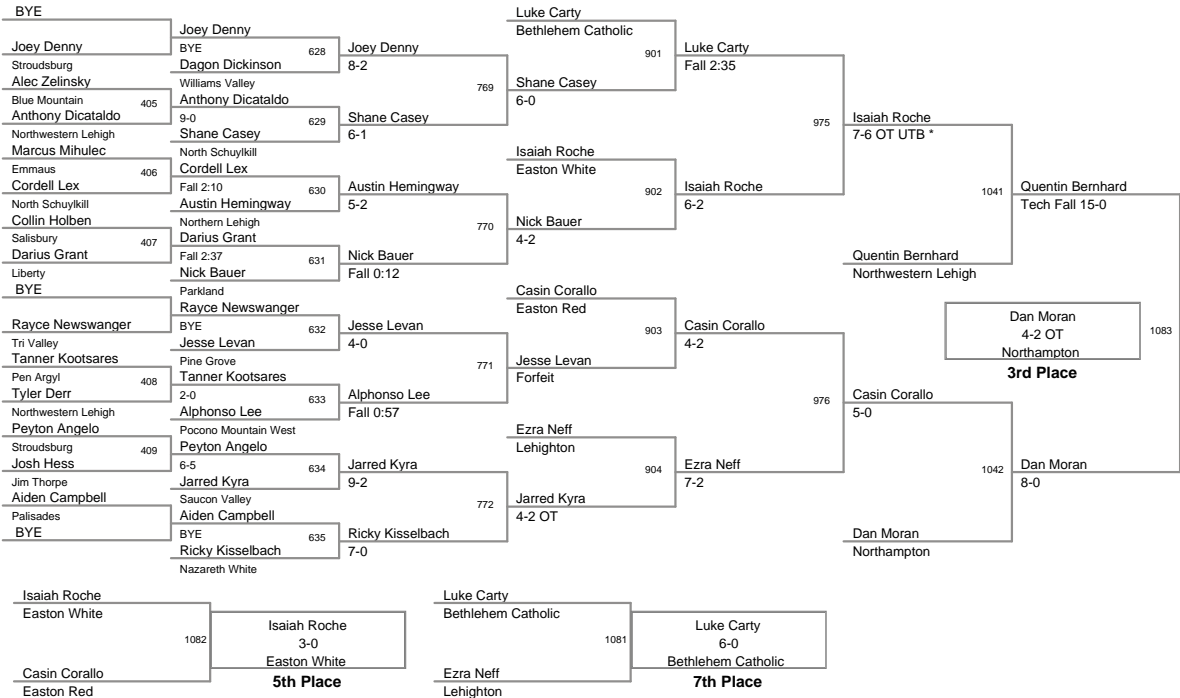

2012 District XI Jr High Championships

87 Lbs