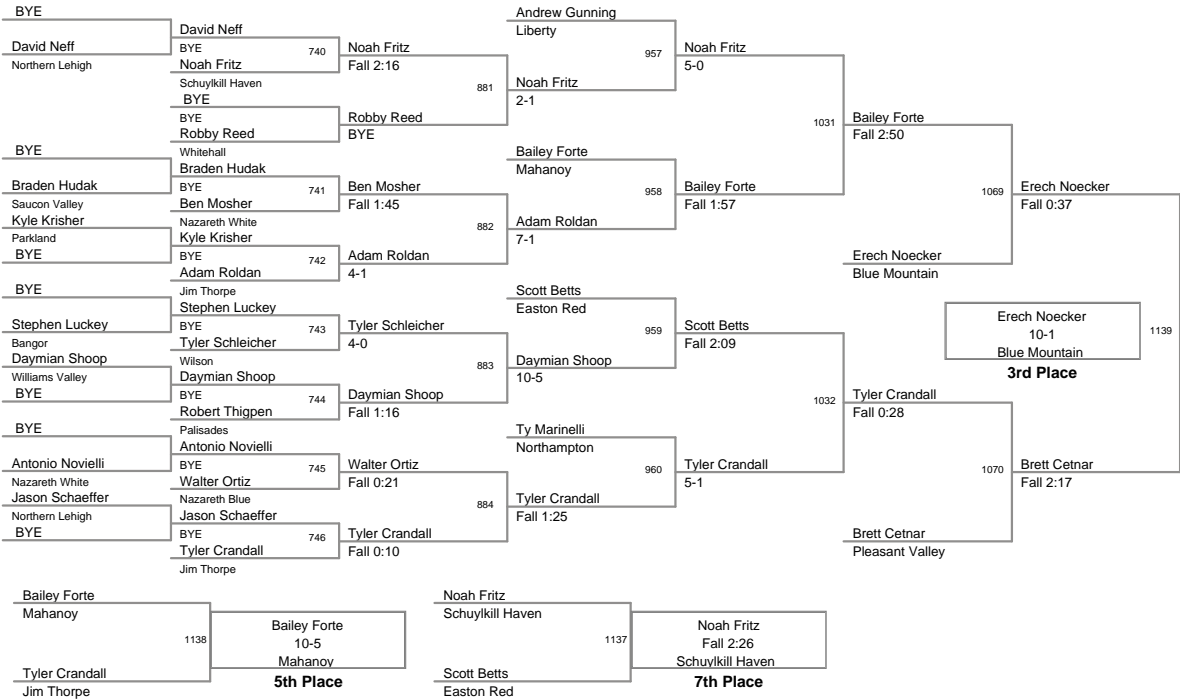

2012 District XI Jr High Championships

212 Lbs