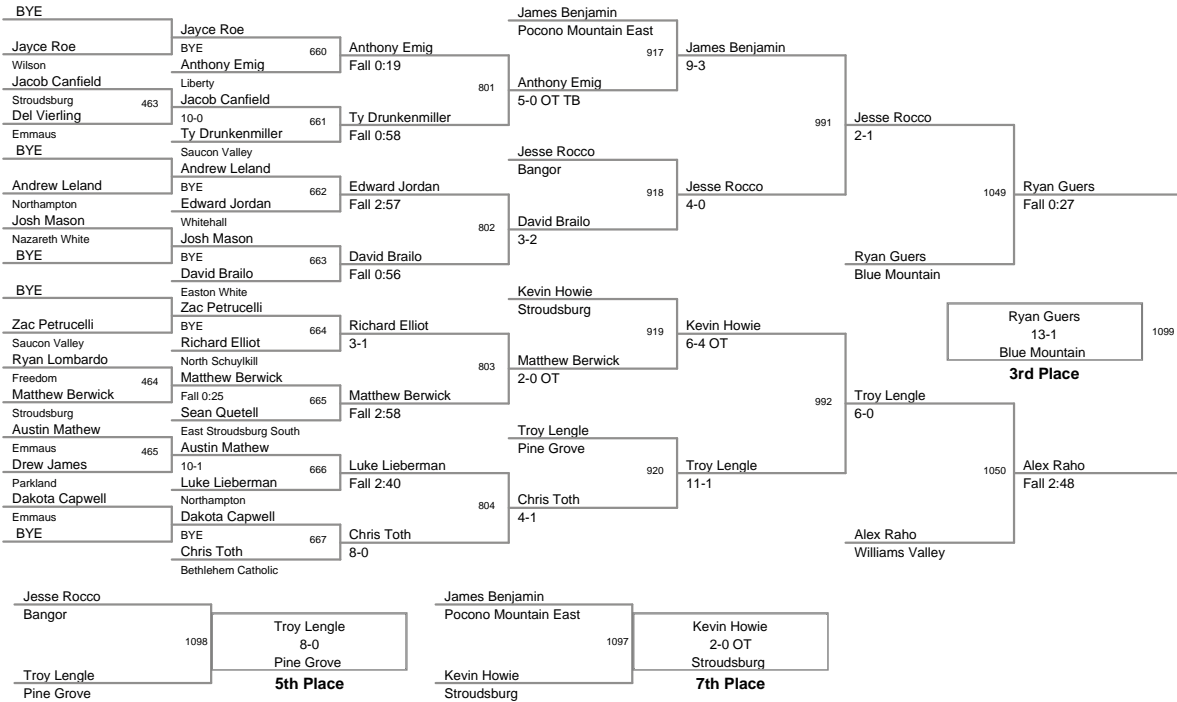

2012 District XI Jr High Championships

107 Lbs