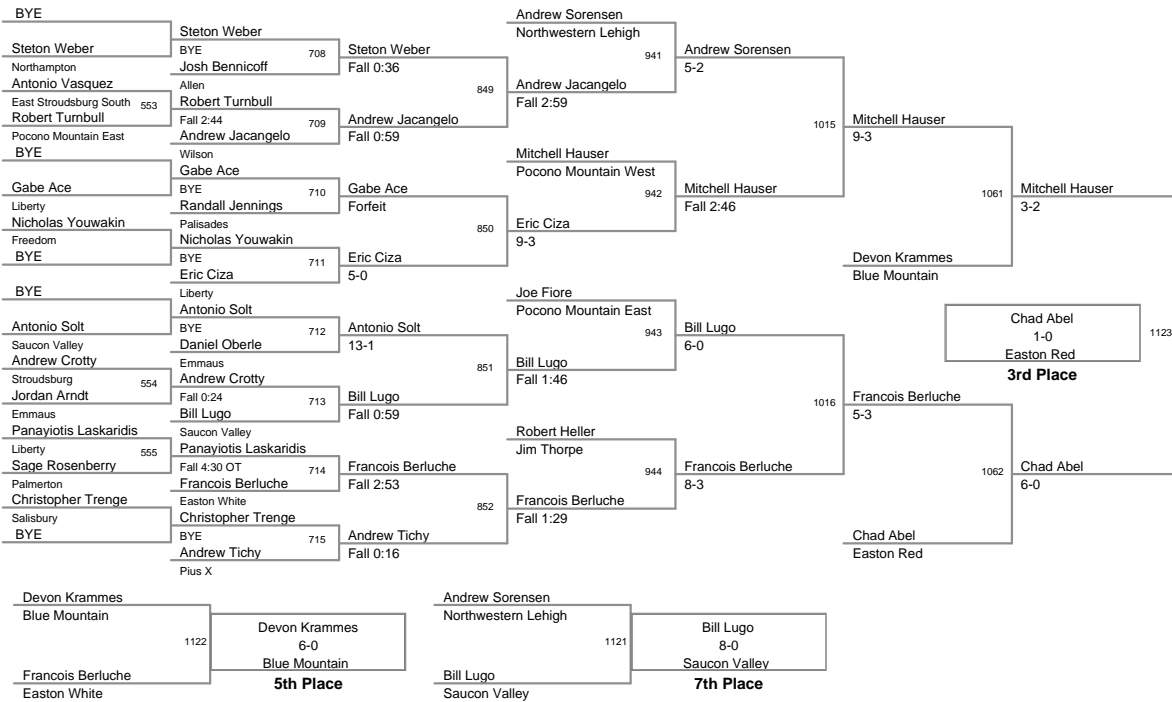

2012 District XI Jr High Championships

147 Lbs