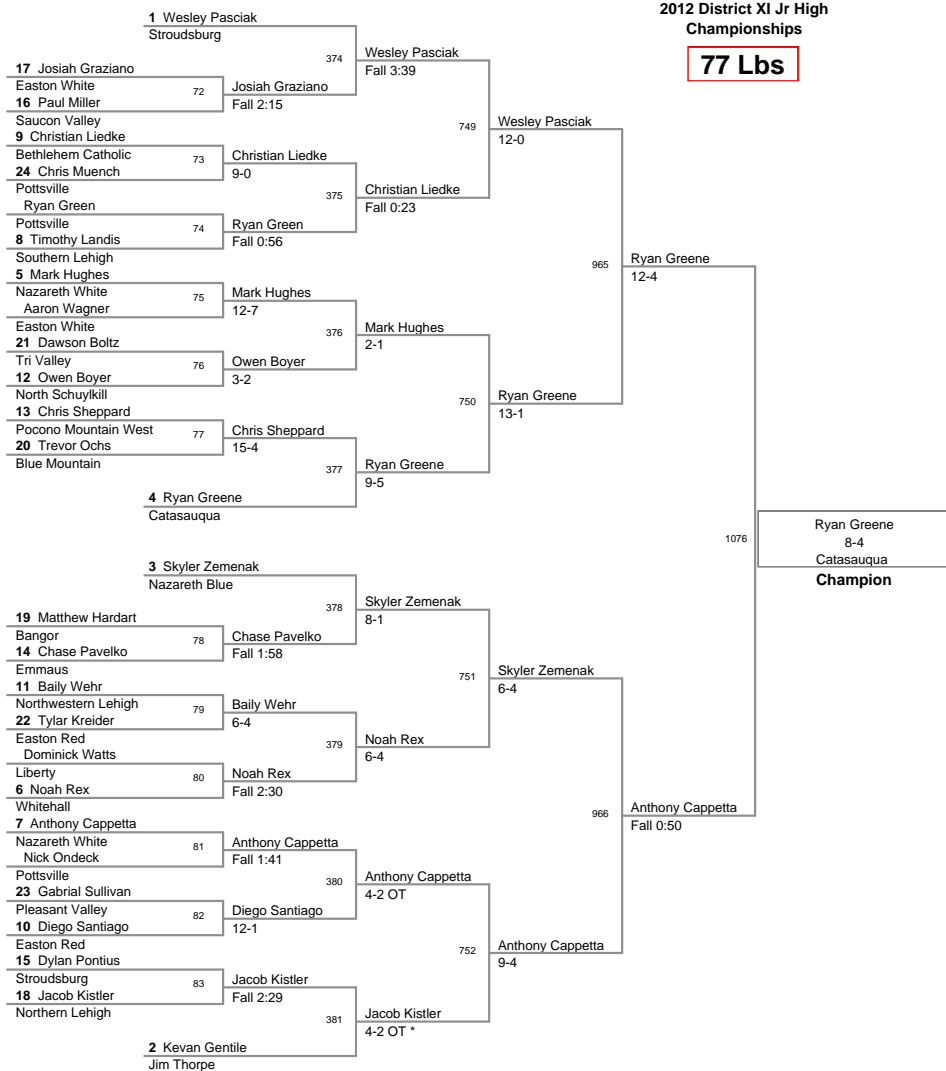

Plc	Points	Team	CH	CO
33	42	Catasauqua	-	-
33	42	North Schuylkill	-	-
35	34	Panther Valley	-	-
36	32	Allen	-	-
37	30	Southern Lehigh	-	-
38	25	Pius X	-	-
39	23	East Stroudsburg North	-	-
39	23	Notre Dame	-	-
41	22	Tamaqua	-	-
42	16	East Stroudsburg South	-	-
43	3	Salisbury	-	-
44	0	Palmerton	-	-

2012 District XI Jr High
Championships

77 Lbs