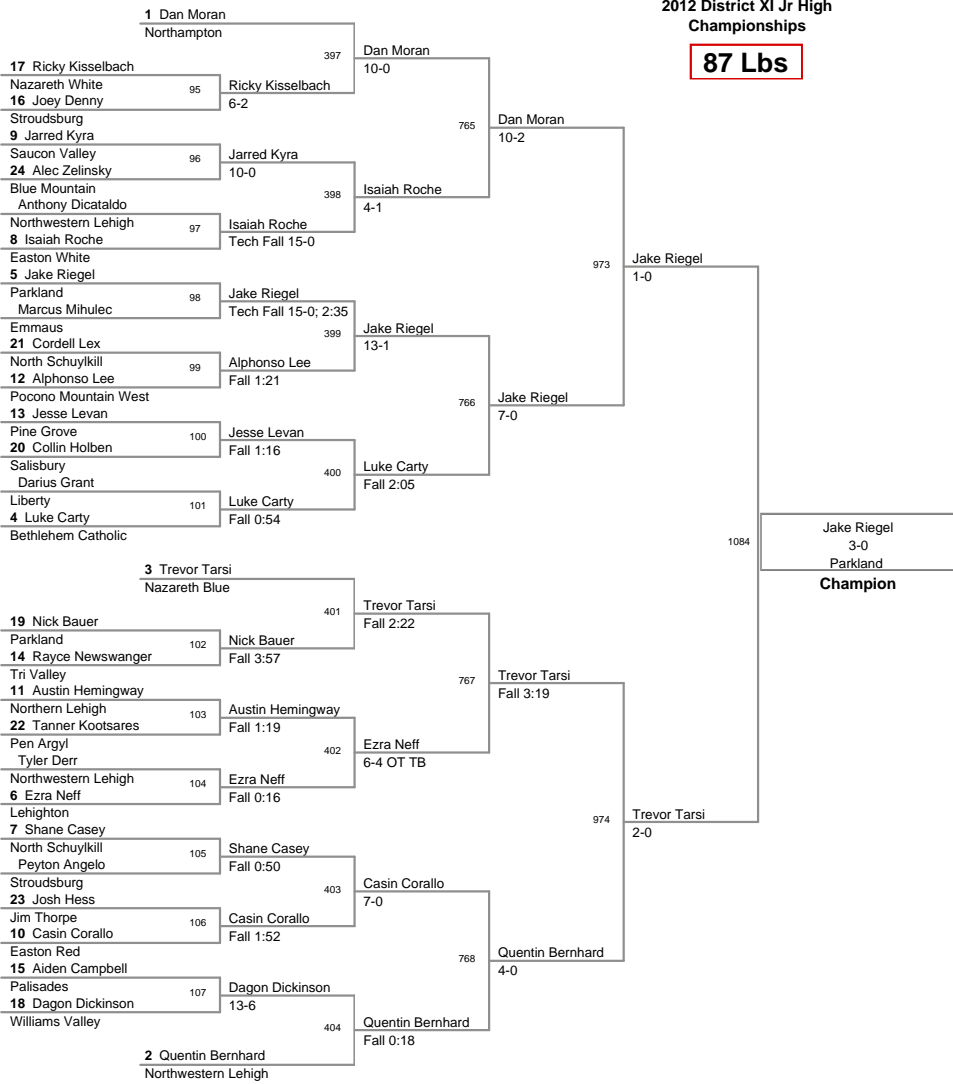

2012 District XI Jr High Championships

87 Lbs