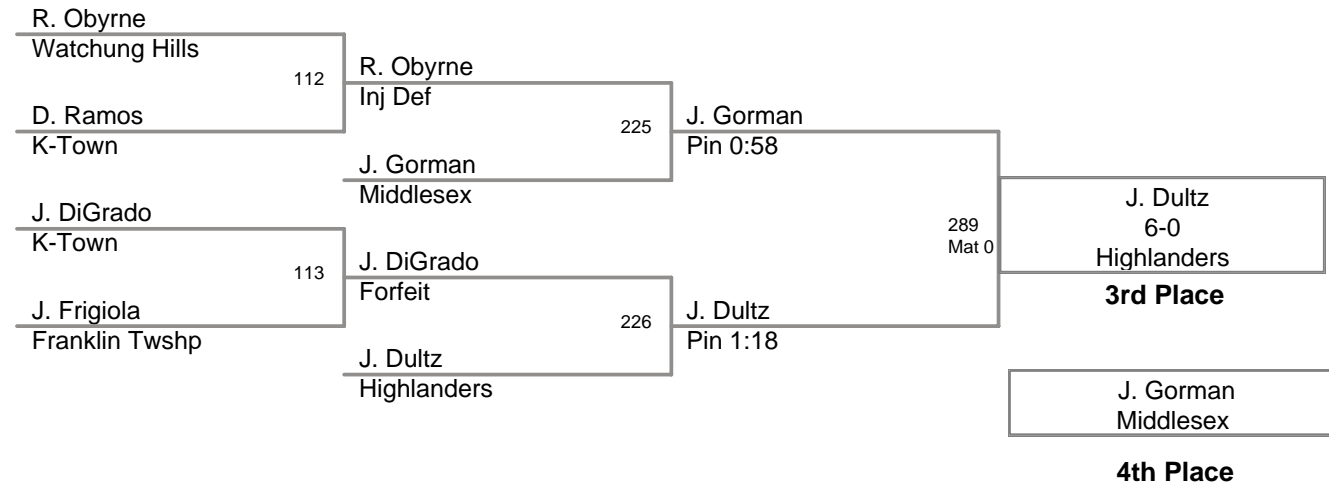

2009 CJMWL Exhibition
Championships

44 Lbs

2009 CJMWL Exhibition
Championships

50 Lbs

2009 CJMWL Exhibition
Championships

53 Lbs

2009 CJMWL Exhibition
Championships

56 Lbs