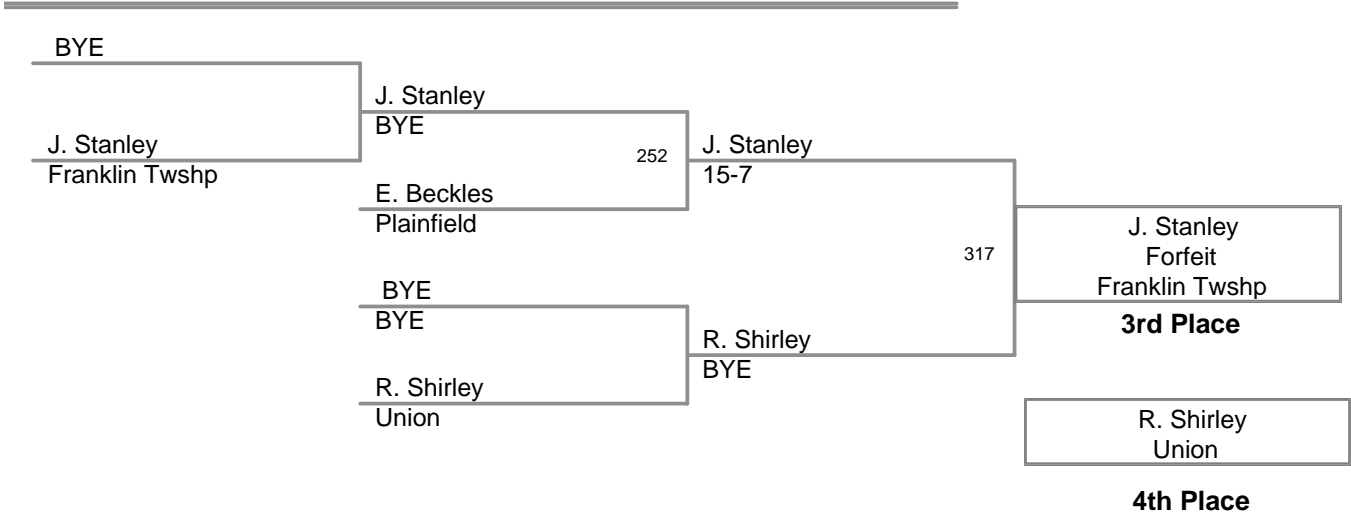

2009 CJMWL Exhibition
Championships

74 Lbs

2009 CJMWL Exhibition
Championships

77 Lbs

2009 CJMWL Exhibition
Championships

78 Lbs

2009 CJMWL Exhibition
Championships

84 Lbs