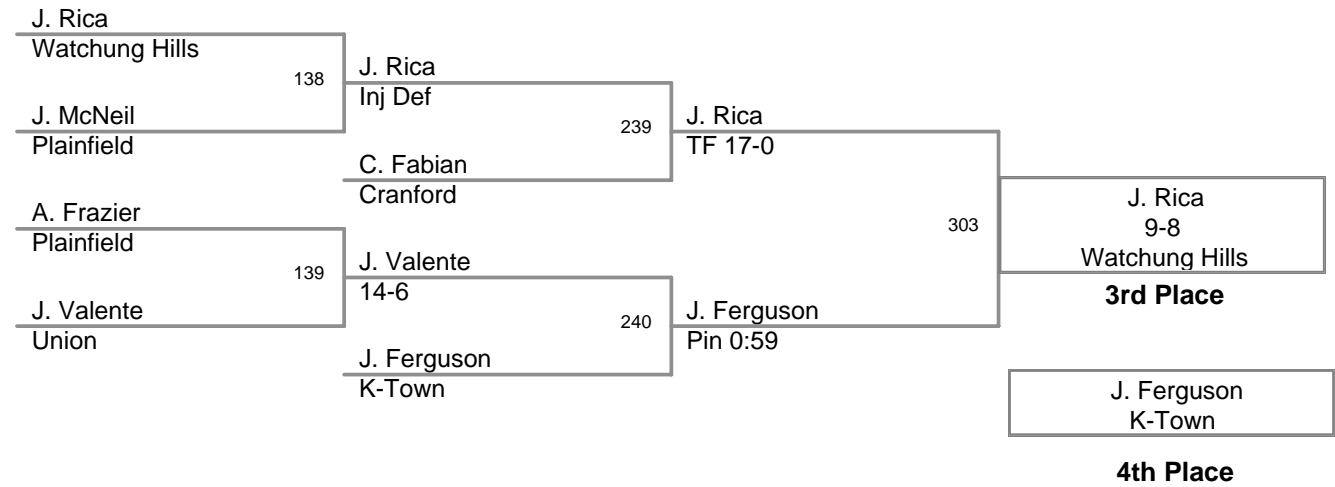

2009 CJMWL Exhibition
Championships

66 Lbs