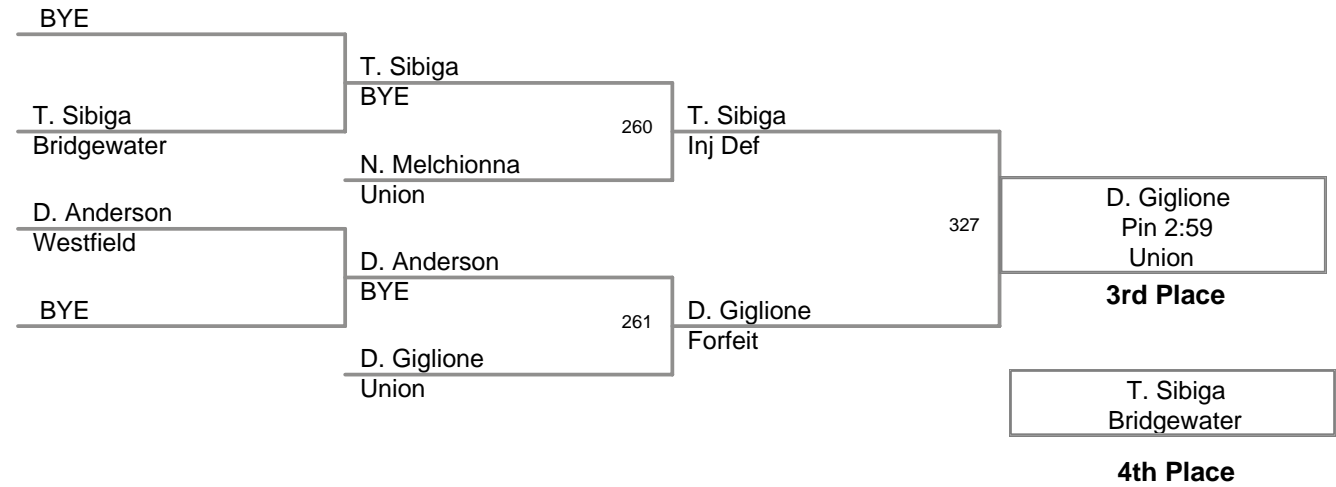

2009 CJMWL Exhibition
Championships

103 Lbs