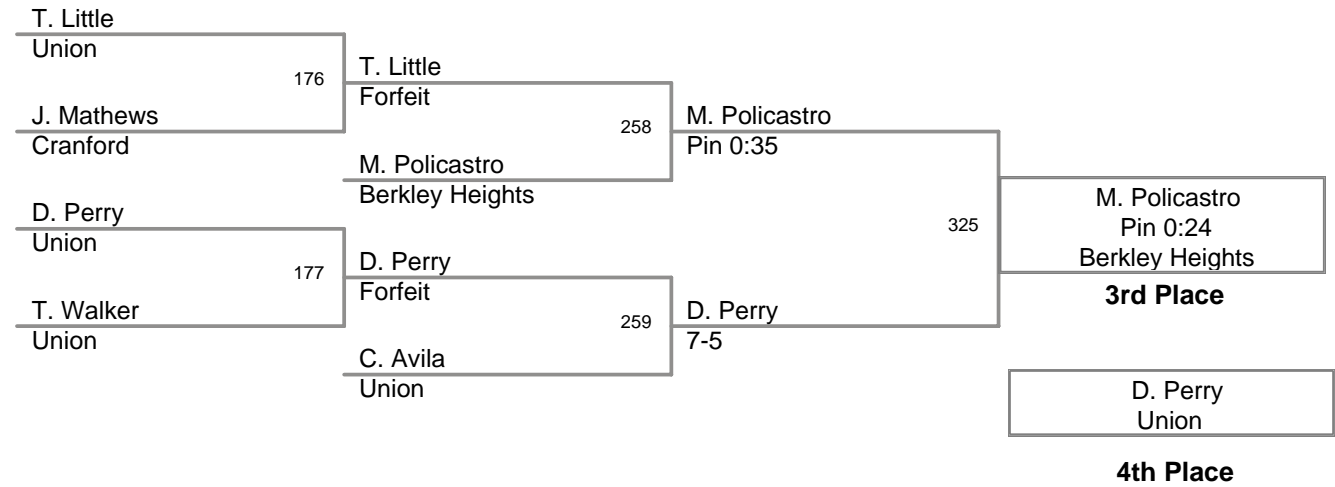

2009 CJMWL Exhibition
Championships

85 Lbs

2009 CJMWL Exhibition
Championships

90 Lbs

2009 CJMWL Exhibition
Championships

94 Lbs

2009 CJMWL Exhibition
Championships

101 Lbs