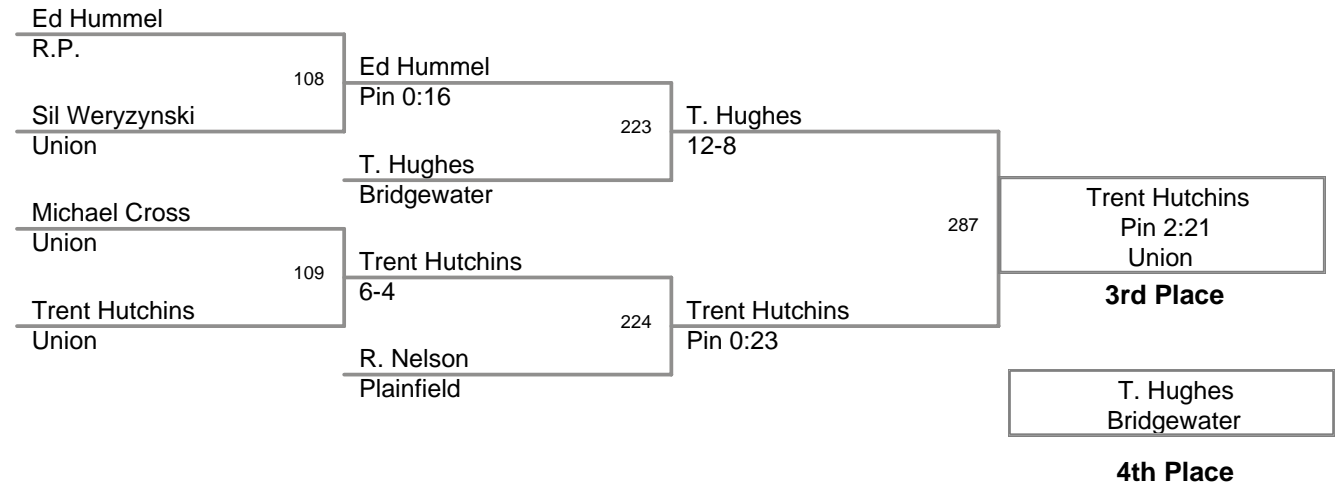

2009 CJMWL Exhibition
Championships

44 Lbs

2009 CJMWL Exhibition
Championships

50 Lbs

2009 CJMWL Exhibition
Championships

53 Lbs

2009 CJMWL Exhibition
Championships

56 Lbs