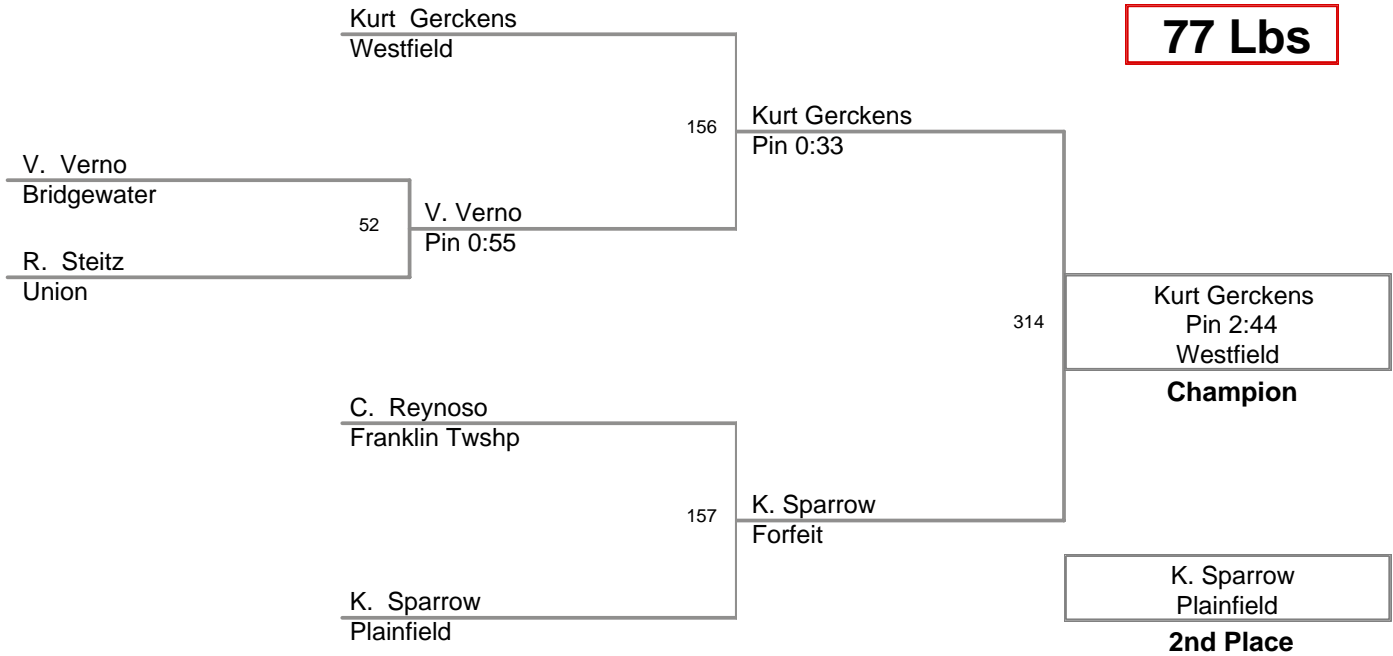

2009 CJMWL Exhibition
Championships

77 Lbs