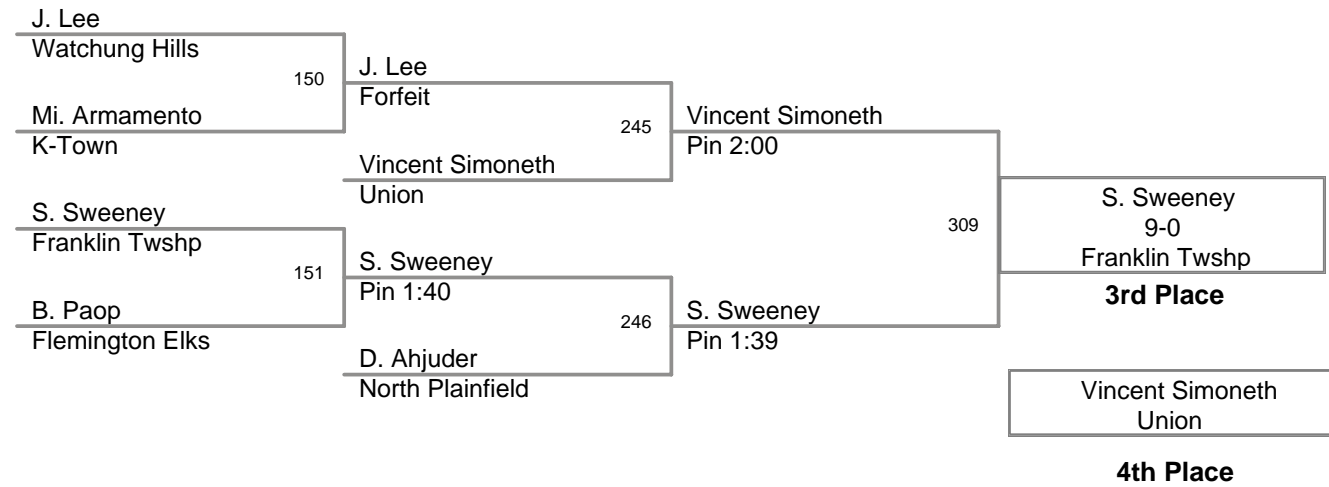

2009 CJMWL Exhibition
Championships

66 Lbs

2009 CJMWL Exhibition
Championships

67 Lbs

2009 CJMWL Exhibition
Championships

70 Lbs

2009 CJMWL Exhibition
Championships

71 Lbs