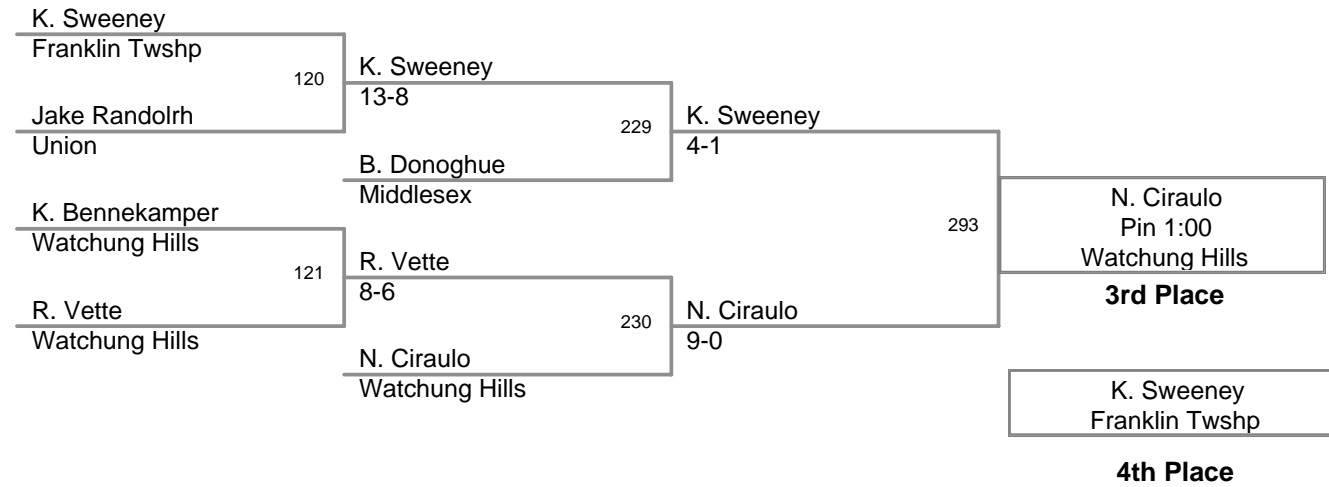

2009 CJMWL Exhibition
Championships

44 Lbs

2009 CJMWL Exhibition
Championships

50 Lbs

2009 CJMWL Exhibition
Championships

53 Lbs

2009 CJMWL Exhibition
Championships

56 Lbs