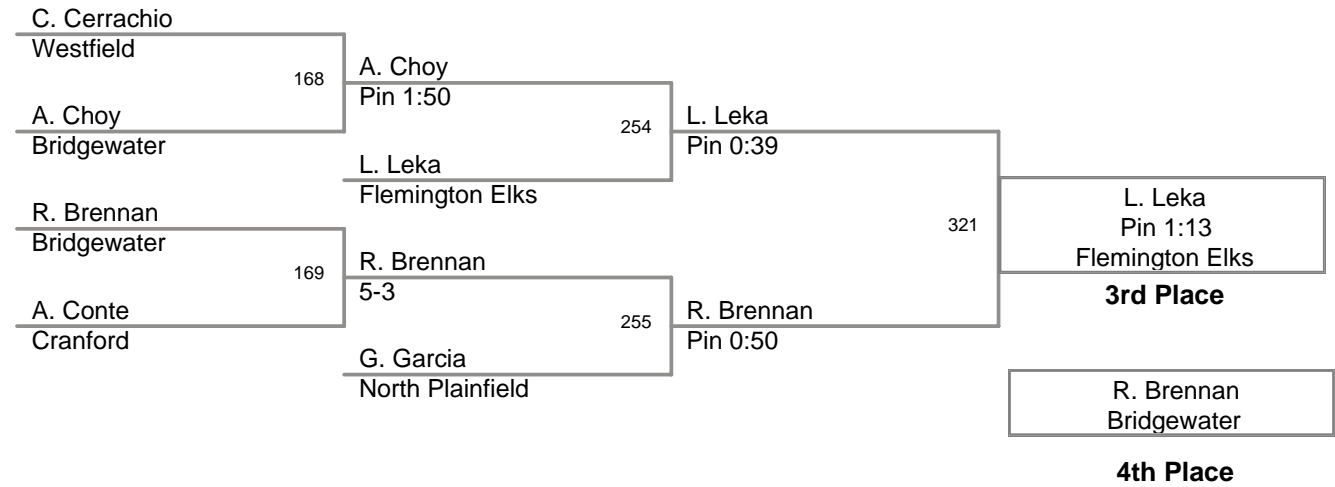

2009 CJMWL Exhibition
Championships

90 Lbs