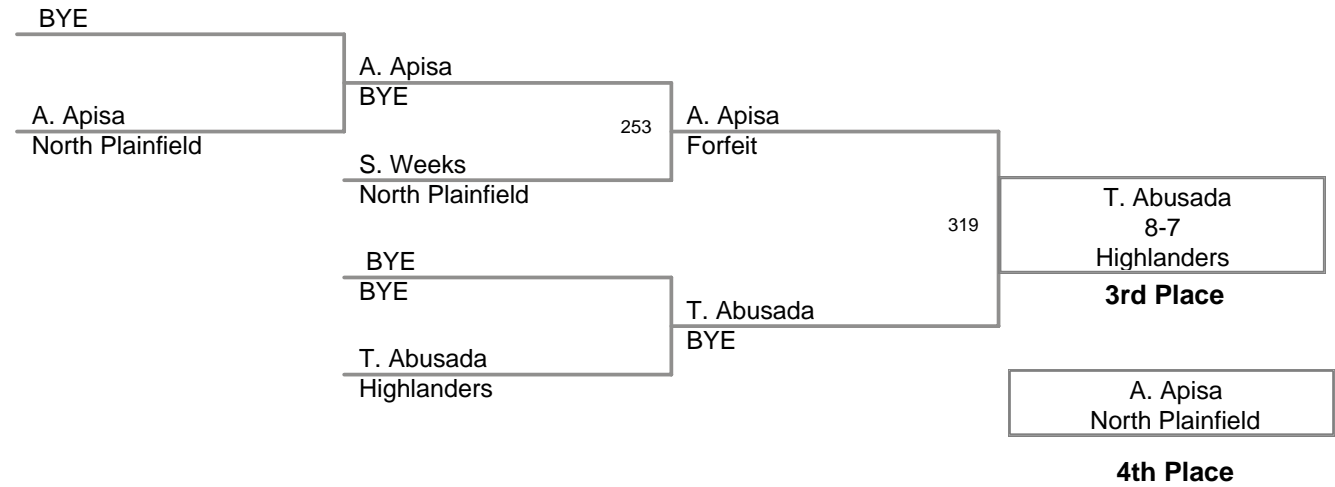

2009 CJMWL Exhibition
Championships

85 Lbs