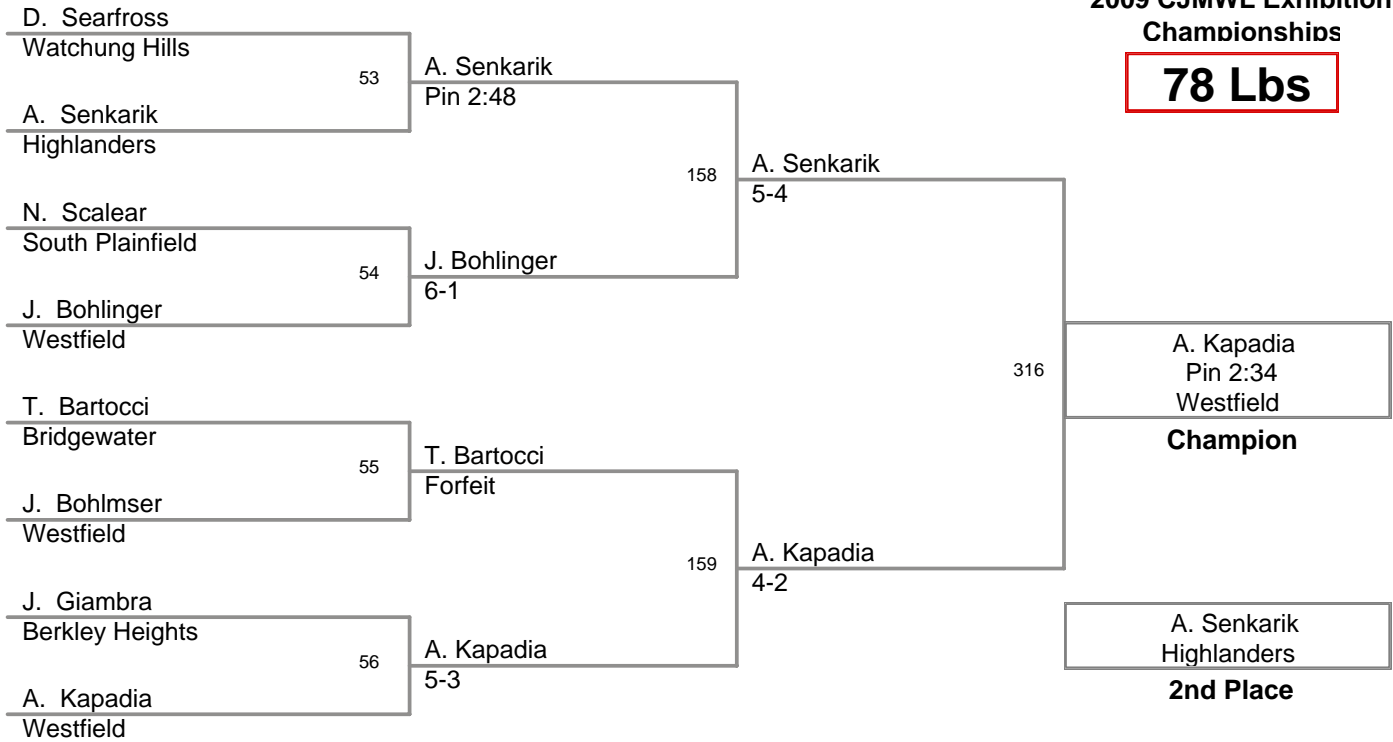

2009 CJMWL Exhibition
Championships

74 Lbs

2009 CJMWL Exhibition
Championships

77 Lbs

2009 CJMWL Exhibition
Championships

78 Lbs

2009 CJMWL Exhibition
Championships

84 Lbs