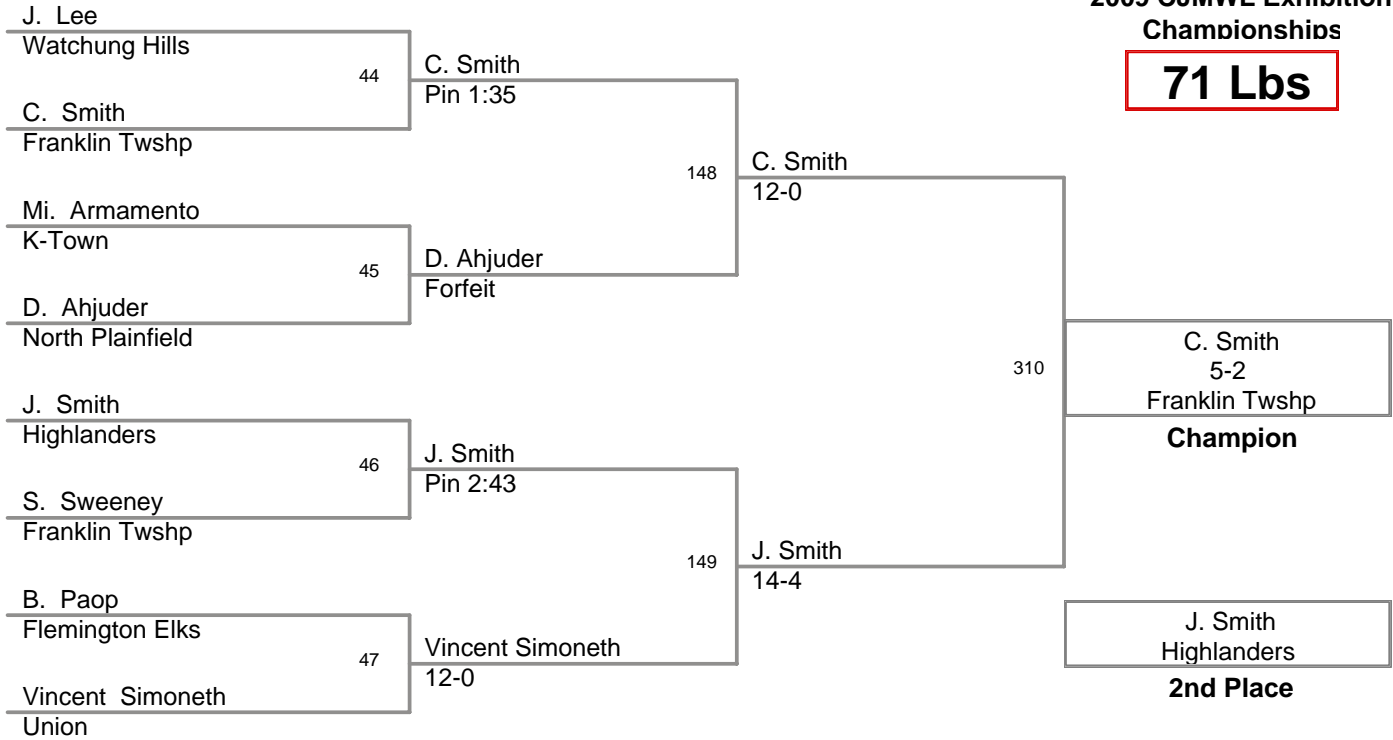

2009 CJMWL Exhibition
Championships

66 Lbs

2009 CJMWL Exhibition
Championships

67 Lbs

2009 CJMWL Exhibition
Championships

70 Lbs

2009 CJMWL Exhibition
Championships

71 Lbs