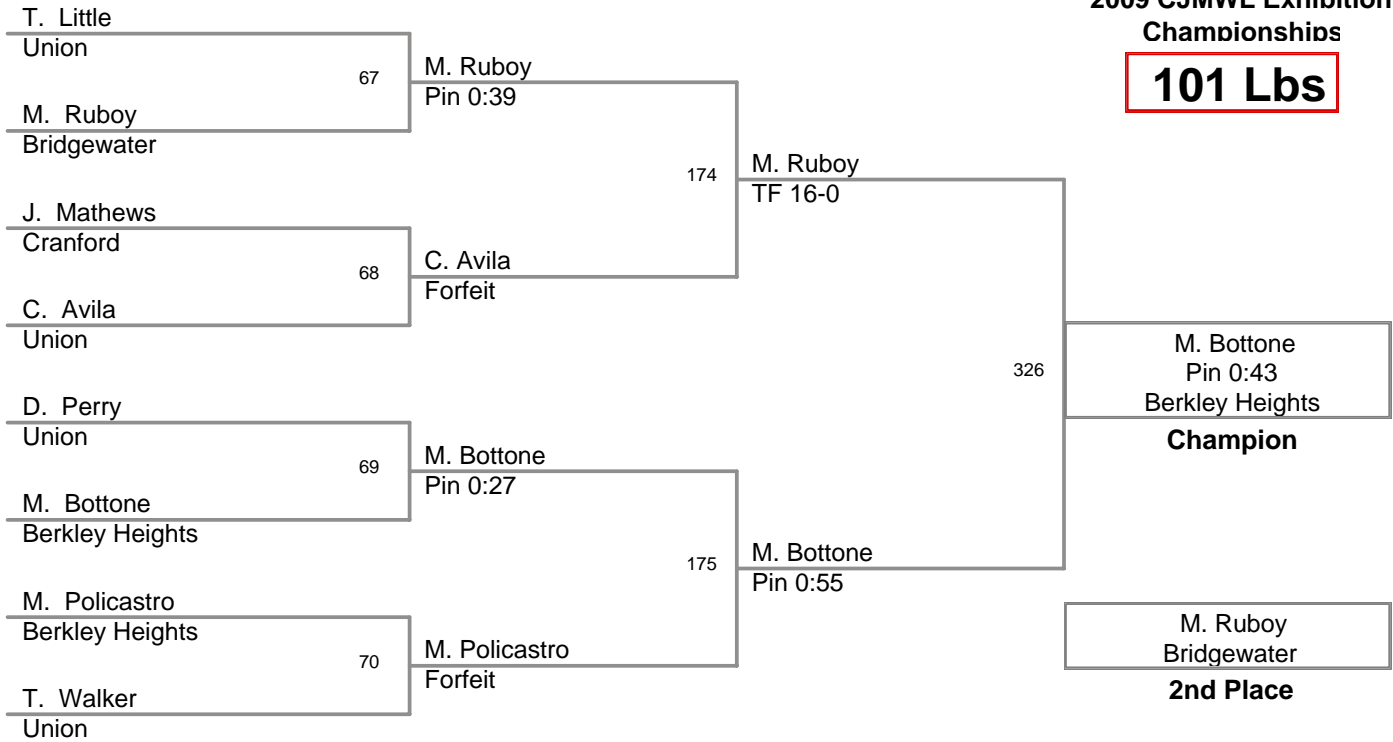

2009 CJMWL Exhibition
Championships

85 Lbs

2009 CJMWL Exhibition
Championships

90 Lbs

2009 CJMWL Exhibition
Championships

94 Lbs

2009 CJMWL Exhibition
Championships

101 Lbs