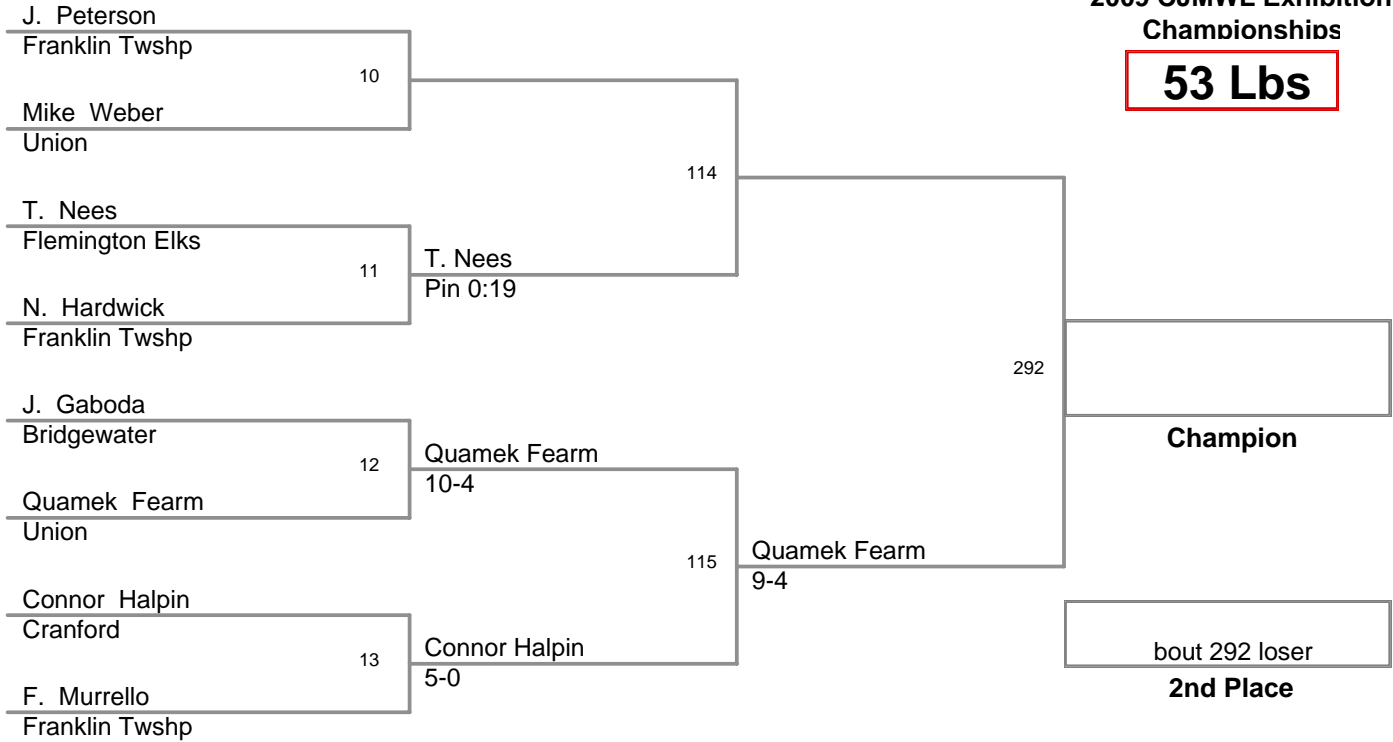

2009 CJMWL Exhibition
Championships

44 Lbs

2009 CJMWL Exhibition
Championships

50 Lbs

2009 CJMWL Exhibition
Championships

53 Lbs

2009 CJMWL Exhibition
Championships

56 Lbs