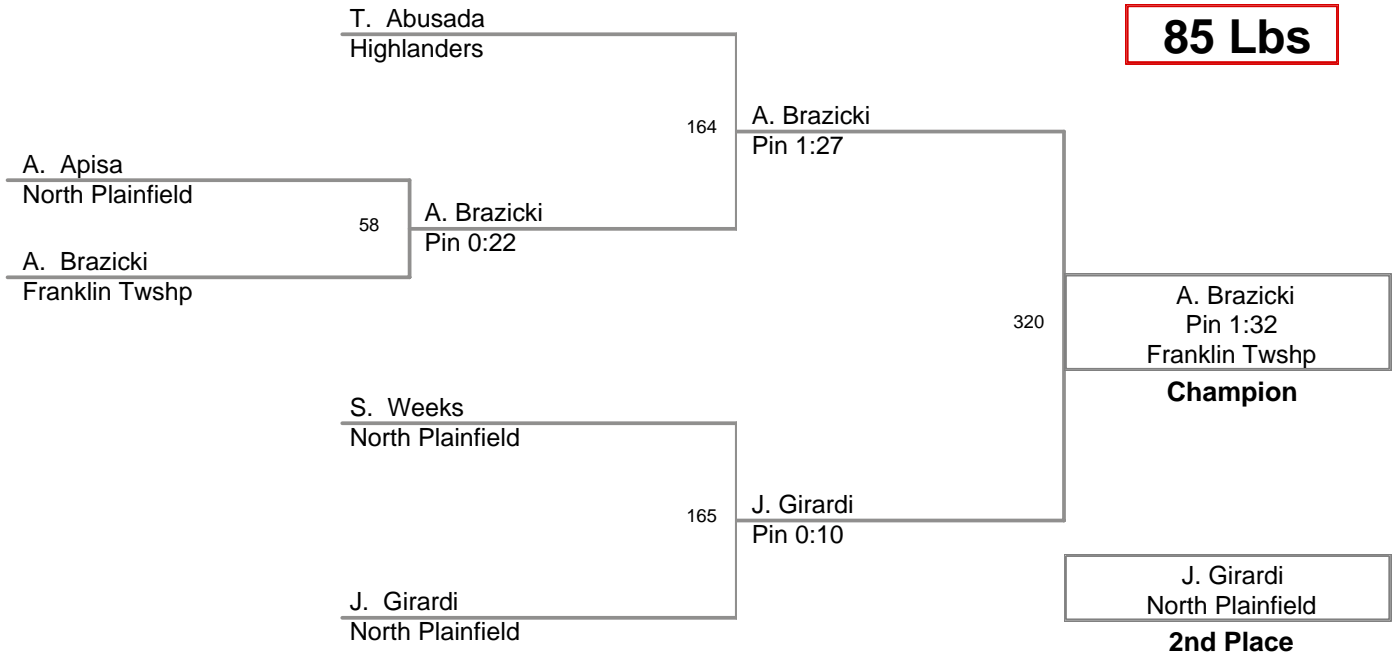

2009 CJMWL Exhibition
Championships

85 Lbs